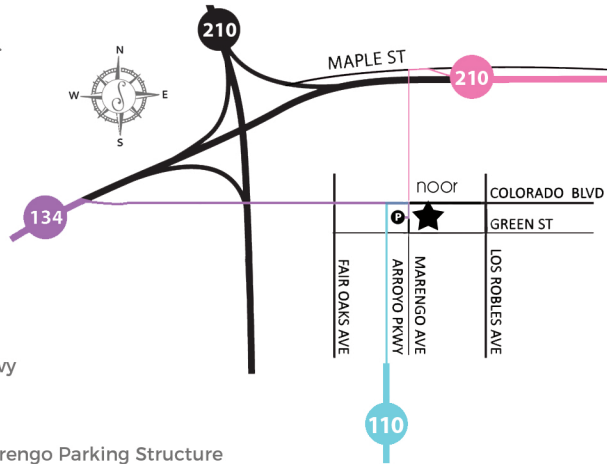

DRIVING DIRECTIONS TO NOOR

FROM THE NORTH:

Take I-210 E.
Exit Colorado Blvd. Pasadena
Turn right onto W. Maple St.
W. Maple turns into N. St. John Ave.
Turn left onto W. Colorado Blvd.
Turn right onto Marengo Ave. into
Marengo Parking Structure

Parking Structure Address
45 South Marengo Avenue
Pasadena, CA 91101

FROM THE SOUTH:

Take I-5 N.
Merge onto CA-110 N./Pasadena Fwy
Continue onto S. Arroyo Pkwy
Turn right onto E. Colorado Blvd.
Turn right onto Marengo Ave to Marengo Parking Structure

FROM THE EAST:

Take I-210 W.
Exit 25B toward Fair Oaks Ave.
Merge onto Maple St.
Turn left onto N. Marengo Ave.
(pass Colorado Blvd.)
Continue onto Marengo Ave. to
Marengo Parking Structure on the right

Parking Structure Address
45 South Marengo Avenue
Pasadena, CA 91101

FROM THE WEST:

Take CA-134 E.
Exit 13A for Colorado Blvd./Orange Grove Blvd.
Merge onto W. Colorado Blvd.
Turn right onto Marengo Ave. to
Marengo Parking Structure