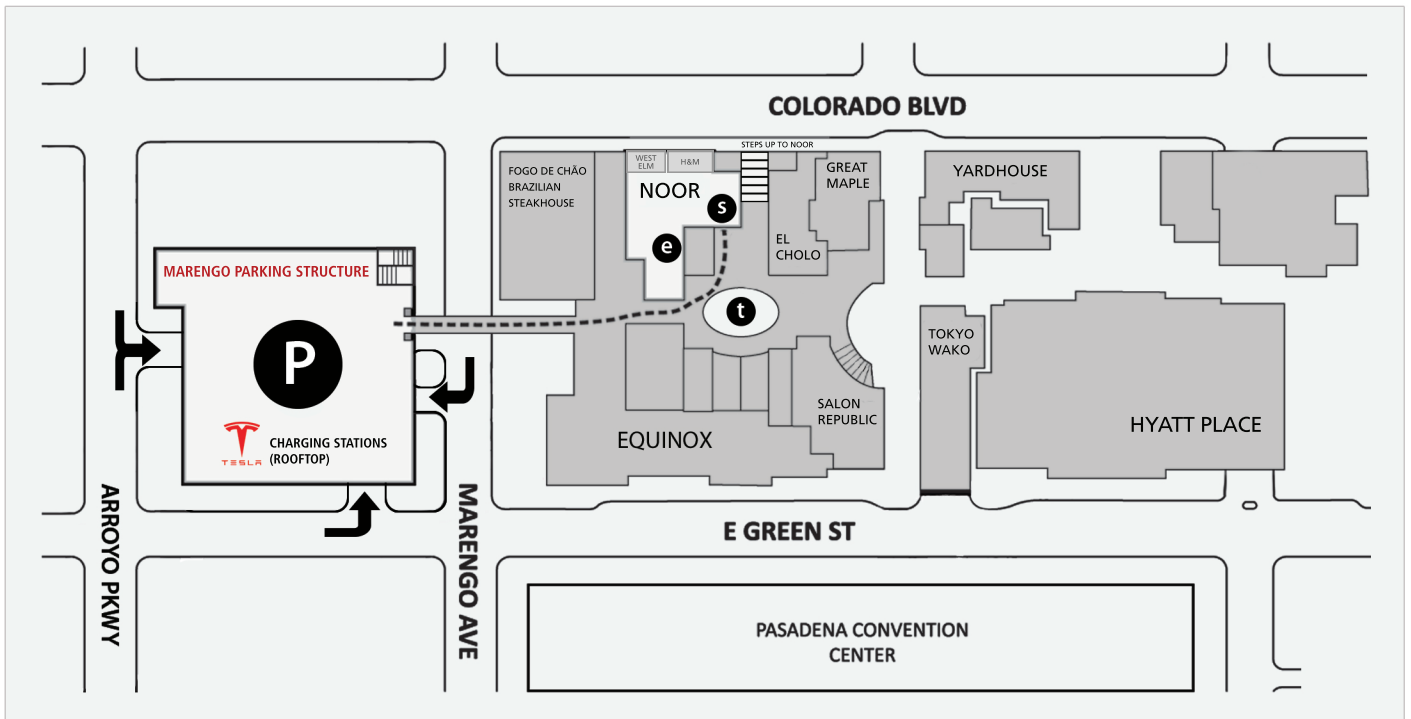

Parking Structure Address
45 South Marengo Avenue
Pasadena, CA 91101

FROM THE SOUTH:

Take I-5 N.
Merge onto CA-110 N./Pasadena Fwy
Continue onto S. Arroyo Pkwy
Turn right onto E. Colorado Blvd.
Turn right onto Marengo Ave to Marengo Parking Structure

FROM THE EAST:

Take I-210 W.
Exit 25B toward Fair Oaks Ave.
Merge onto Maple St.
Turn left onto N. Marengo Ave.
(pass Colorado Blvd.)
Continue onto Marengo Ave. to
Marengo Parking Structure on the right

Parking Structure Address
45 South Marengo Avenue
Pasadena, CA 91101

FROM THE WEST:

Take CA-134 E.
Exit 13A for Colorado Blvd./Orange Grove Blvd.
Merge onto W. Colorado Blvd.
Turn right onto Marengo Ave. to
Marengo Parking Structure

NOOR IS LOCATED IN THE PASEO - SECOND LEVEL

P PASEO COLORADO PARKING

Entrances on South Marengo Ave, East Green St, & Arroyo Parkway.
Walkway to NOOR is on roof level. Cross walkway to get to NOOR

- e** NOOR Ella
- s** NOOR Sofia
- t** NOOR | Terrace