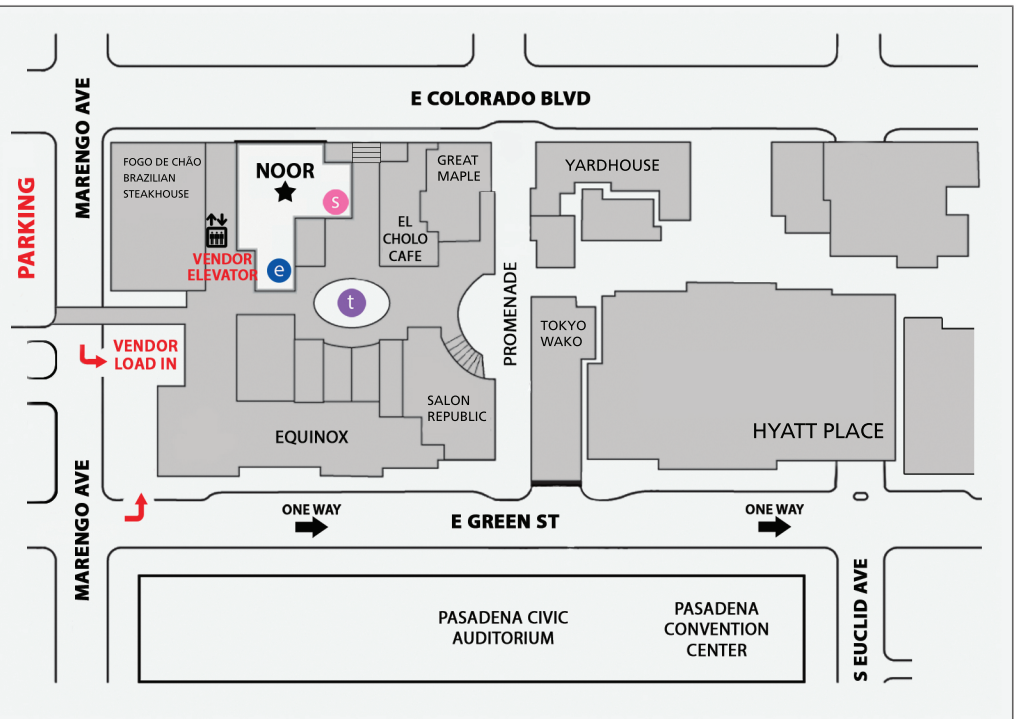

Parking Structure Address
45 South Marengo Avenue
Pasadena, CA 91101

FROM THE SOUTH:

Take I-5 N.
Merge onto CA-110 N./Pasadena Fwy
Continue onto S. Arroyo Pkwy
Once you pass Green Street
Turn right into Marengo Parking Structure

Parking Structure Address
45 South Marengo Avenue
Pasadena, CA 91101

FROM THE WEST:

Take CA-134 E.
Exit 13A for Colorado Blvd./Orange Grove Blvd.
Merge onto W. Colorado Blvd.
Turn right onto N. St. John Ave.
Turn left onto Green Street (one-way street)
Continue on Green Street to Arroyo Parkway
Left onto Arroyo Parkway and immediate Right into Marengo Parking Structure (on the right)

NOOR IS LOCATED IN THE PASEO - SECOND LEVEL

VENDOR LOAD IN

Vendors with large volume load-in should use the VENDOR LOAD IN area shown on the map

Please place sign on vehicle to indicate loading at NOOR

Vendor Elevator leads to NOOR's Vendor loading hallway

Self parking is available in The Paseo parking garage across the pedestrian bridge on Marengo. Charges are \$1.50 for each half hour with a max. daily rate of \$12 per car

e NOOR Eila **s** NOOR Sofia **t** NOOR | Terrace