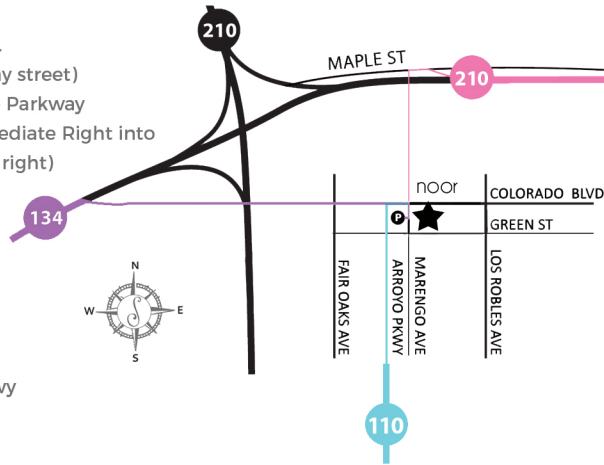

DRIVING DIRECTIONS TO NOOR

FROM THE NORTH:

Take I-210 E.
Exit Colorado Blvd. Pasadena
Turn right onto W. Maple St.
W. Maple turns into N. St. John Ave.
Turn left onto Green Street (one-way street)
Continue on Green Street to Arroyo Parkway
Left onto Arroyo Parkway and immediate Right into Marengo Parking Structure (on the right)

Parking Structure Address
45 South Marengo Avenue
Pasadena, CA 91101

FROM THE SOUTH:

Take I-5 N.
Merge onto CA-110 N./Pasadena Fwy
Continue onto S. Arroyo Pkwy
Once you pass Green Street
Turn right into Marengo Parking Structure

FROM THE EAST:

Take I-210 W.
Exit 25B toward Fair Oaks Avenue
Merge onto Maple St.
Turn left onto S. Fair Oaks Avenue
Turn Left onto Green Street (one way street)
Continue onto Green Street to Arroyo Parkway
Left onto Arroyo Parkway and immediate Right into Marengo Parking Structure (on the right)

Parking Structure Address
45 South Marengo Avenue
Pasadena, CA 91101

FROM THE WEST:

Take CA-134 E.
Exit 13A for Colorado Blvd./Orange Grove Blvd.
Merge onto W. Colorado Blvd.
Turn right onto N. St. John Ave.
Turn left onto Green Street (one-way street)
Continue on Green Street to Arroyo Parkway
Left onto Arroyo Parkway and immediate Right into Marengo Parking Structure (on the right)